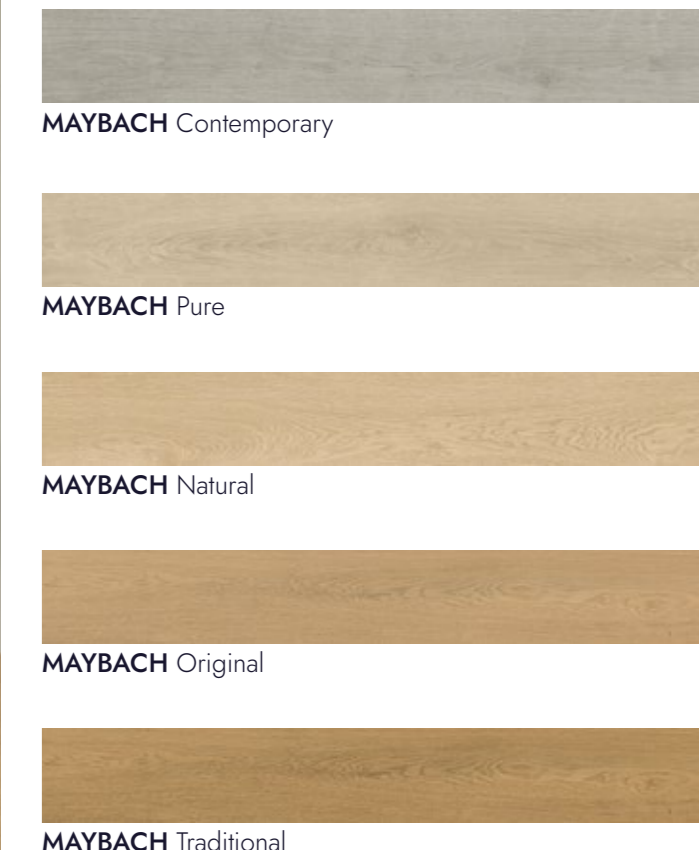

MAYBACH Natural 23x152 cm · 9"x60" / 18x122cm · 7"x48"

MAYBACH Traditional 23x152 cm · 9"x60" / 18x122cm · 7"x48"

MAYBACH Contemporary

MAYBACH Pure

MAYBACH Natural

MAYBACH Original

MAYBACH Traditional

MAYBACH Pure 23x152 cm · 9"x60" / 18x122cm · 7"x48"